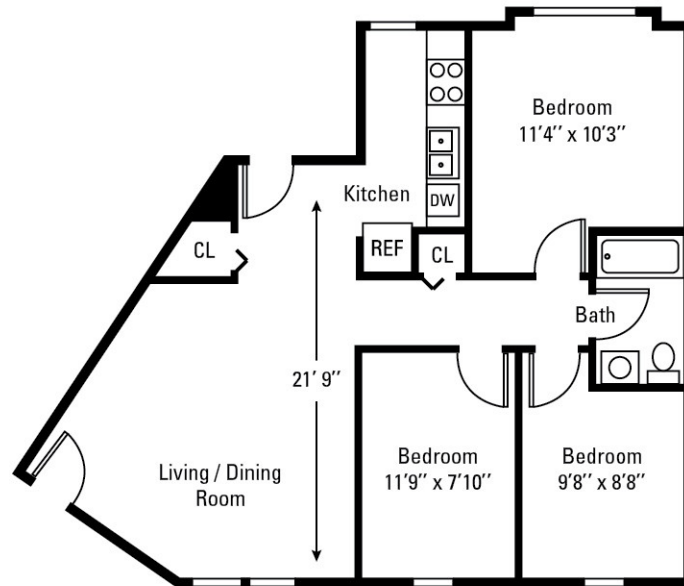

D

3 BEDROOM | 1 BATHROOM

Interior 653 square feet | 61 square meters

Refundable security deposit: \$_____

Monthly Rental Installment: \$_____

Rates/installments, fees and utilities included are subject to change. Rates/installments do not represent a monthly rental amount (and are not prorated), but rather the total base rent due for the lease term divided by the number of installments.

Limited time only. Floor plans may vary. Square footage and/or dimensions are approximations and may vary between units. Select units may include ADA accessible features.

APARTMENT AMENITIES

- Water, Sewer & Trash Included
- Living Room Ceiling Fan
- Cable and Internet Included
- Furnished