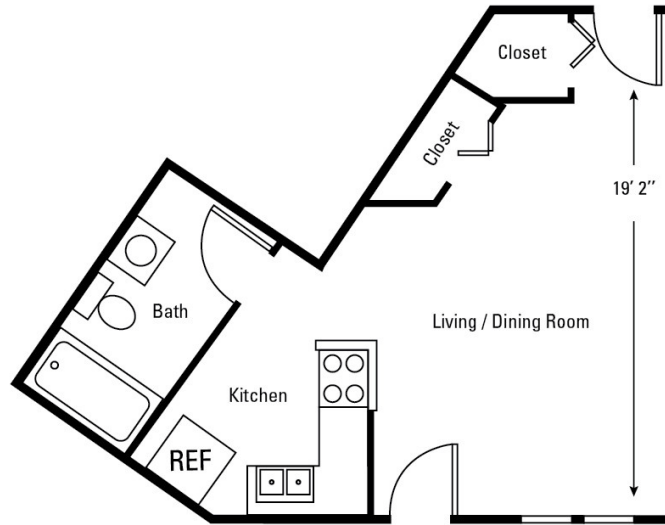

STUDIO

STUDIO

Interior 330 square feet | 30 square meters

Refundable security deposit: \$_____

Monthly Rental Installment: \$_____

Rates/installments, fees and utilities included are subject to change. Rates/installments do not represent a monthly rental amount (and are not prorated), but rather the total base rent due for the lease term divided by the number of installments.

Limited time only. Floor plans may vary. Square footage and/or dimensions are approximations and may vary between units. Select units may include ADA accessible features.

APARTMENT AMENITIES

- Water, Sewer & Trash Included
- Living Room Ceiling Fan
- Cable and Internet Included
- Furnished